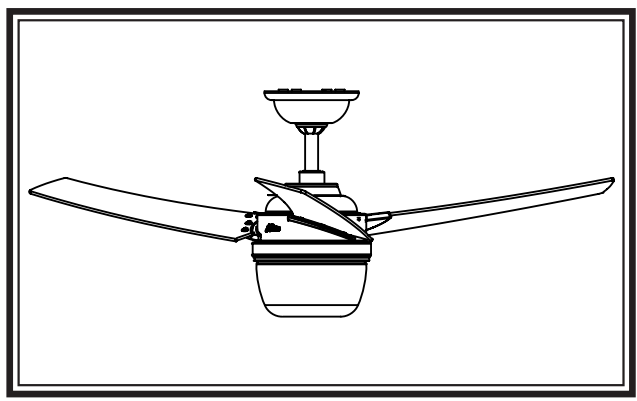

Hardware

(Drawn to Scale)

Fan Parts

(Not Drawn to Scale)

Hunter

Using this Parts Guide, make sure all parts are included in the box. If parts are missing, DO NOT RETURN

THIS ITEM TO THE STORE, call 888-830-1326 for assistance.
THIS PARTS GUIDE IS FOR REFERENCE ONLY.
REFER TO THE INSTALLATION MANUAL FOR FULL ASSEMBLY INSTRUCTIONS.

Parts List		Model #	21806	21807
		Asm. Dwg. #	99432-01	99432-02
		Finish	Brushed Nickel	Blackened Bronze
Item Name	Qty	Part #	Part #	Part #
* Hanging System Kit	1	99507-01	99507-02	
Canopy				
Canopy Trim Ring				
Setscrew				
Canopy Screw				
Wood Screw 1.5"				
Wood Screw 3"				
Flat Washer				
Mounting Isolator				
Hanger Ball / Downrod Assembly	1	87942-07	87942-07	
Switch Housing Assembly	1	98602-01	98602-02	
Switch Housing Mounting Plate	1	88415-03	88415-03	
Adapter Cover	1	76673-01	76673-01	
Adapter Cover Grommet	1	74392-01	74392-01	
Allen Wrench	1	64801-01	64801-01	
Blade Iron Set	1	99433-03	99433-03	
Blade Set	1	77325-47	77325-48	
Washer, Blade Assembly	13	64977-01	64977-01	
Blade Assembly Screw	13	74510-26	74510-26	
Hardware Kit	1	99432-00-860	99432-00-861	
Screw, Machine, 6-32				
Wire Connector				
Screw, Switch Housing Assembly				
Balancing Kit	1	65666-01	65666-01	
Remote Control Receiver	1	89532-01	89532-01	
Remote Control Transmitter	1	99600-01	99600-01	
12 Volt Battery (23A)	1	64833-01	64833-01	
Remote Control Cradle	1	G1293-01	G1293-01	
Light bulb / Bulb	1	67001-01	67001-01	
Globe/Shade	1	89143-01	89143-02	